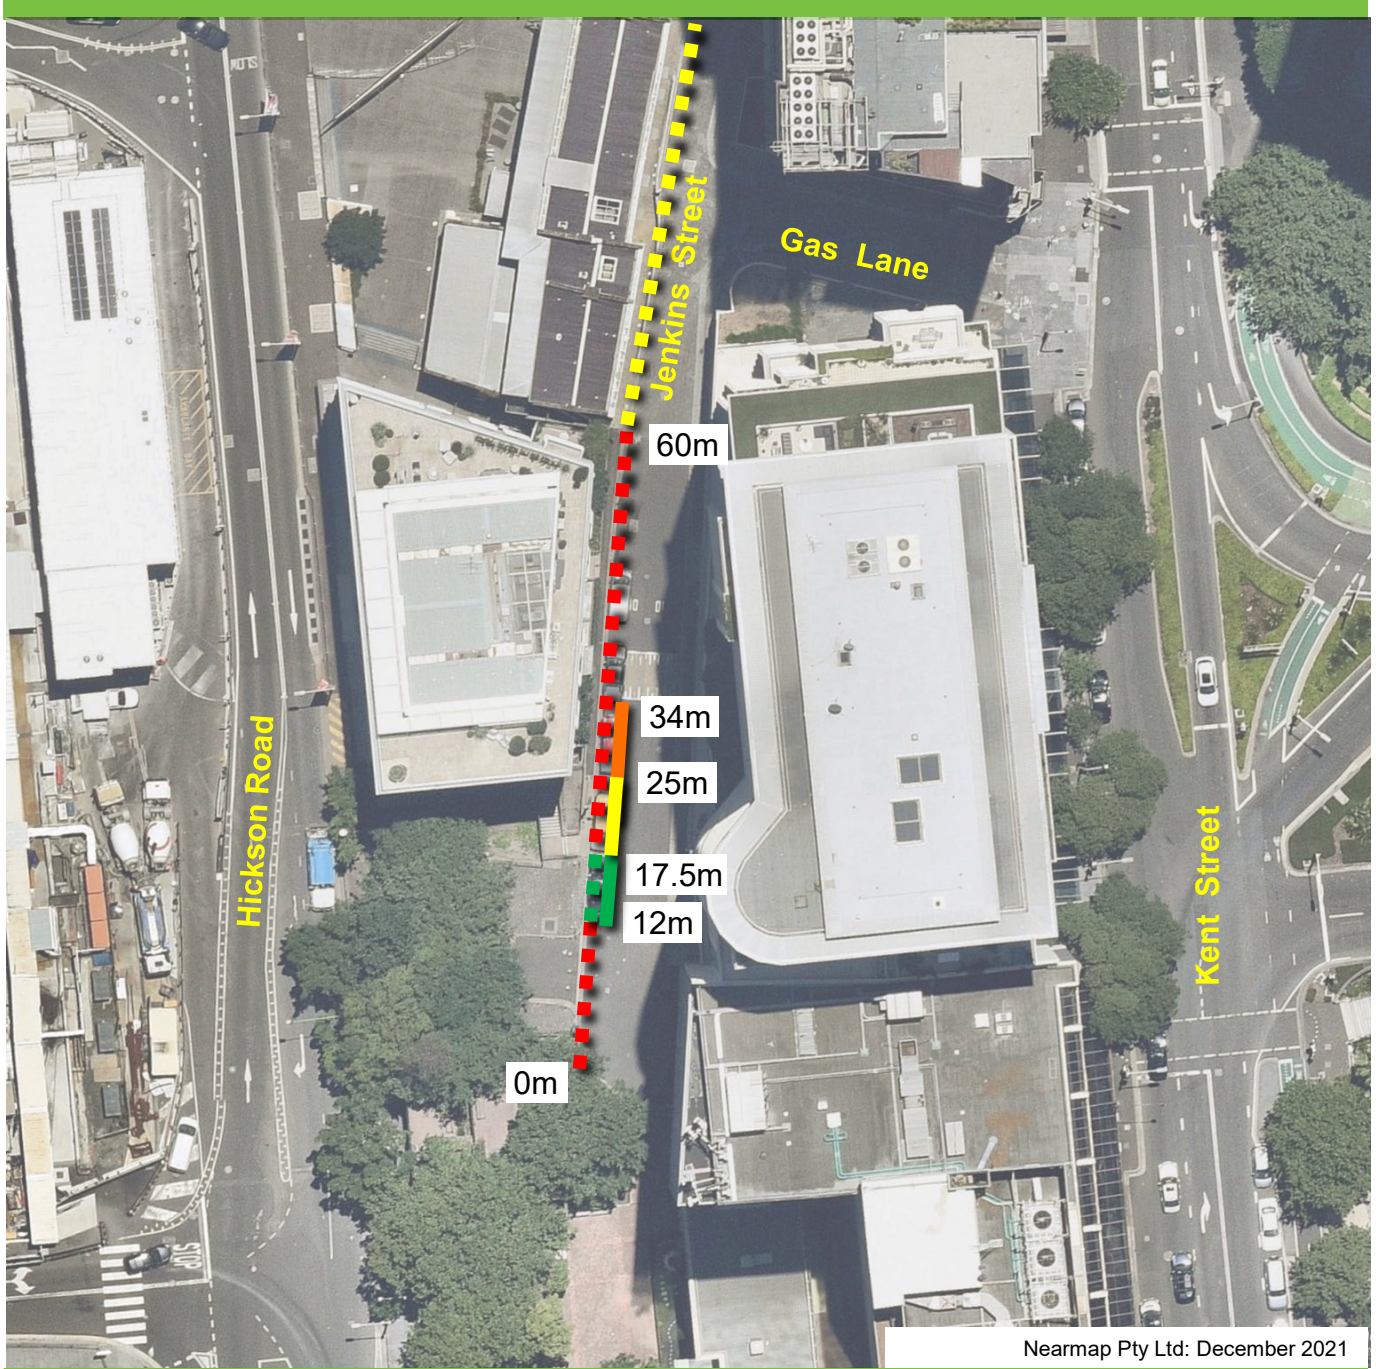

Jenkins Street, Millers Point Proposed parking changes

Existing

-  "No Stopping"
-  "No Parking"
-  "1/4P 7am-7pm Mon-Fri" & "1P Other Times CBD Permit Holders Excepted"

Proposed

-  "Loading Zone 8am – 5pm" & "No Parking Other Times"
-  "1/4P 7am-7pm Mon-Fri" & "1P Other Times"
-  "No Stopping"